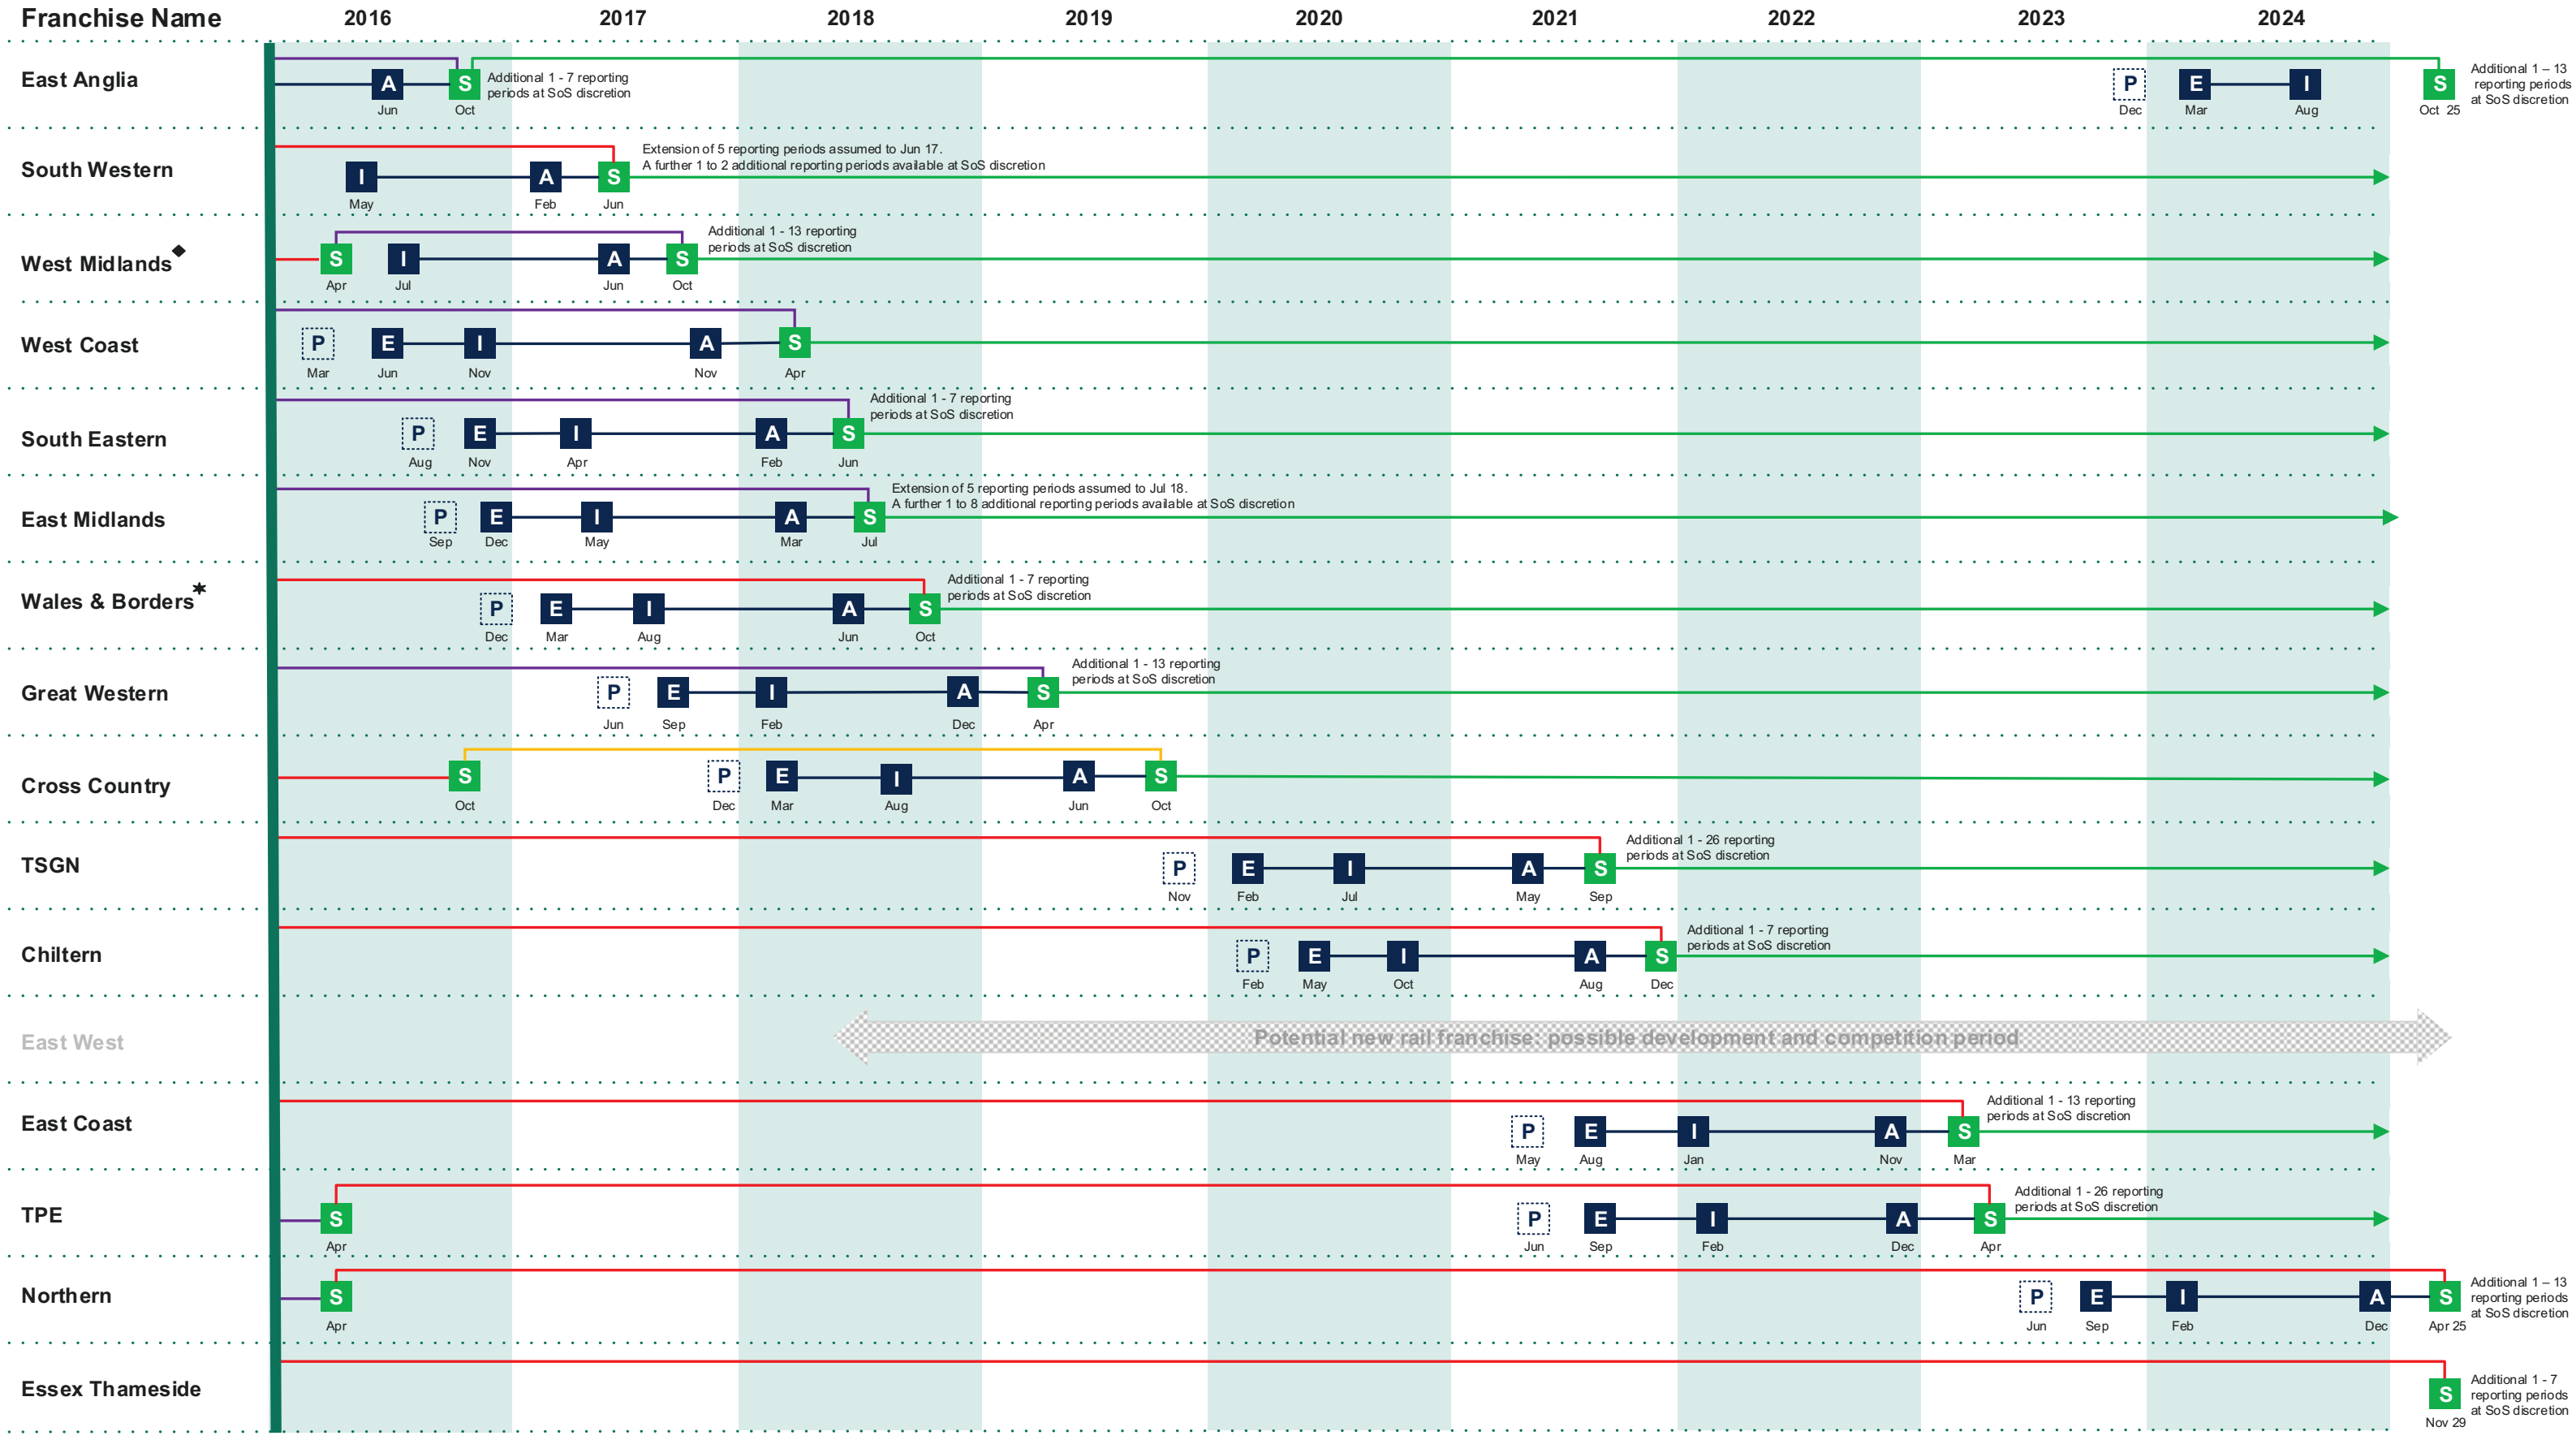

Rail Franchise Schedule

P	PQQ Passport Application Date (Deadline for non-passport holders)		Current Franchise
E	Issue of Franchise EOI		Direct Award - Contract signed
I	ITT (Invitation to Tender) Issued to Shortlisted Bidders		Direct Award - Anticipated
A	Contract Award		New Franchise
S	End of current Franchise Agreement Start of new Franchise Agreement		Key Deliverable process link

◆ - During the next franchise, the Department expects to take steps to allow for the potential of greater local control over the West Midlands local services.

* - The schedule shown reflects standard DfT franchising timings. The UK Government has agreed in principle to transfer franchising powers to the Welsh Government to lead on procuring the next Wales & Borders franchise. In anticipation of this, the Welsh Government are developing their procurement approach which is planned to start earlier than shown on this schedule.